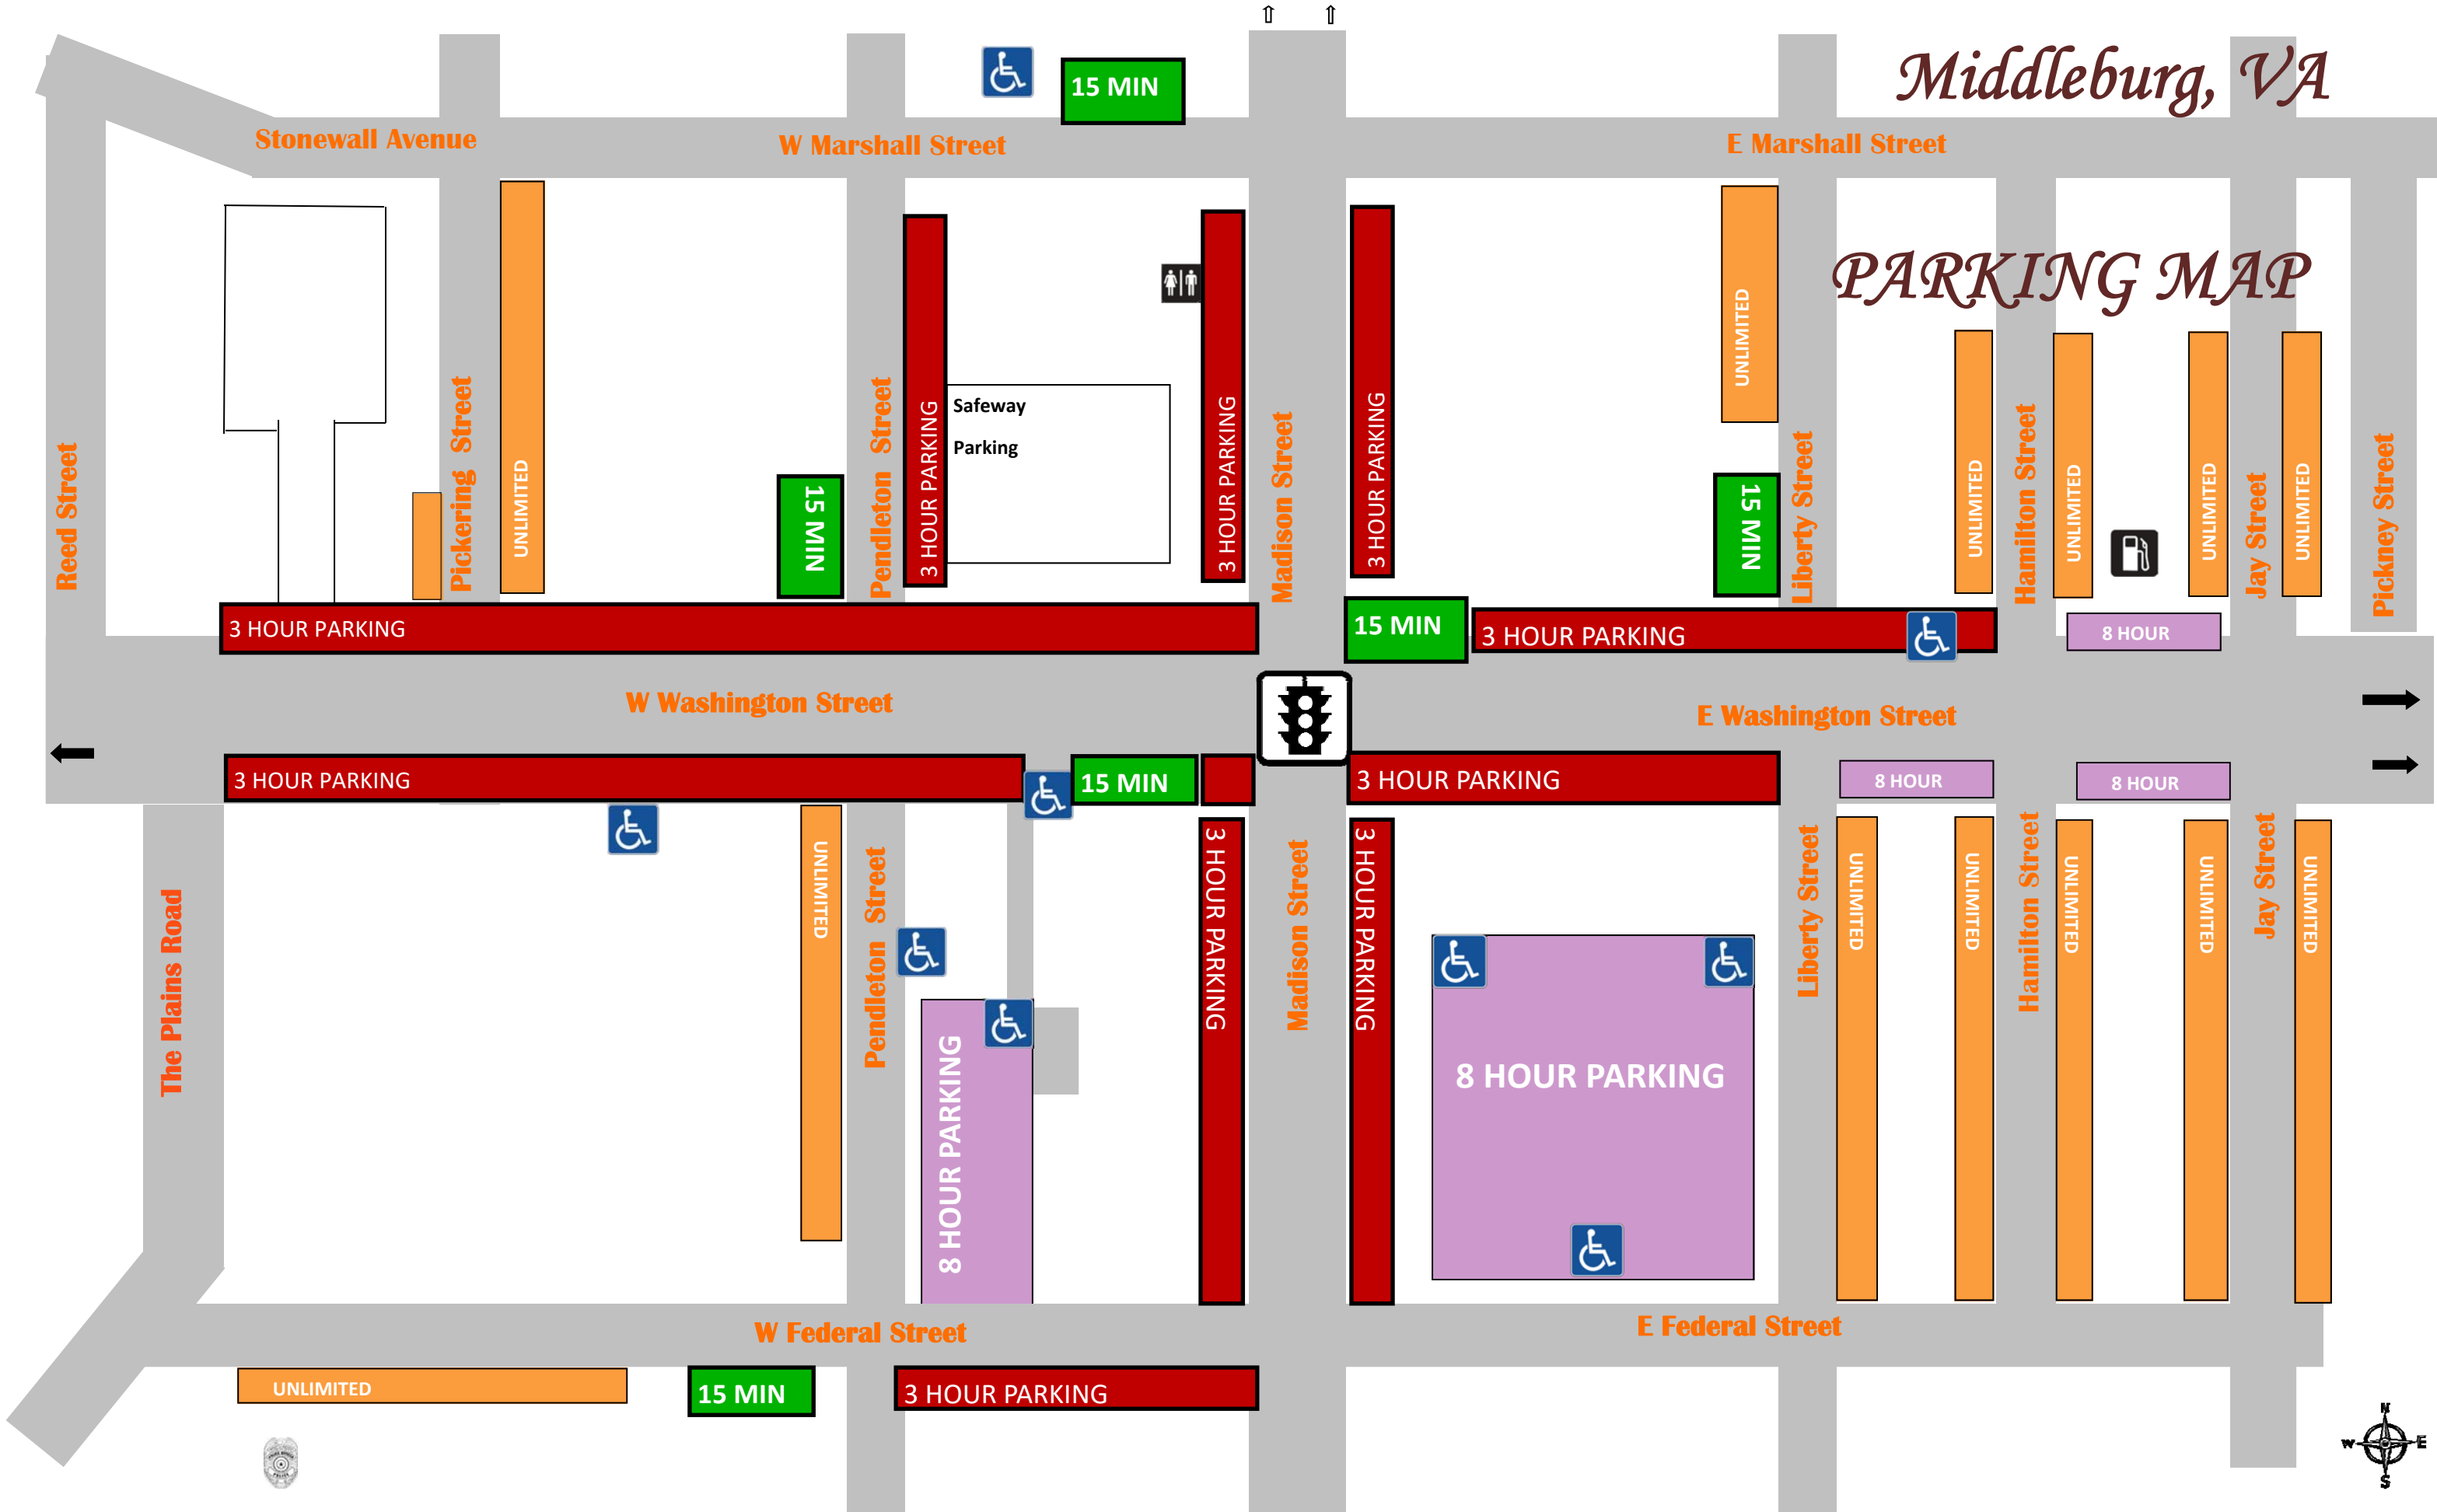

Middleburg, VA

PARKING MAP

COLOR KEY: RED = 3 HOUR PARKING PURPLE = 8 HOUR PARKING GREEN = 15 MINUTE PARKING ORANGE = UNLIMITED PARKING

BLUE SYMBOL = HANDICAPPED PARKING