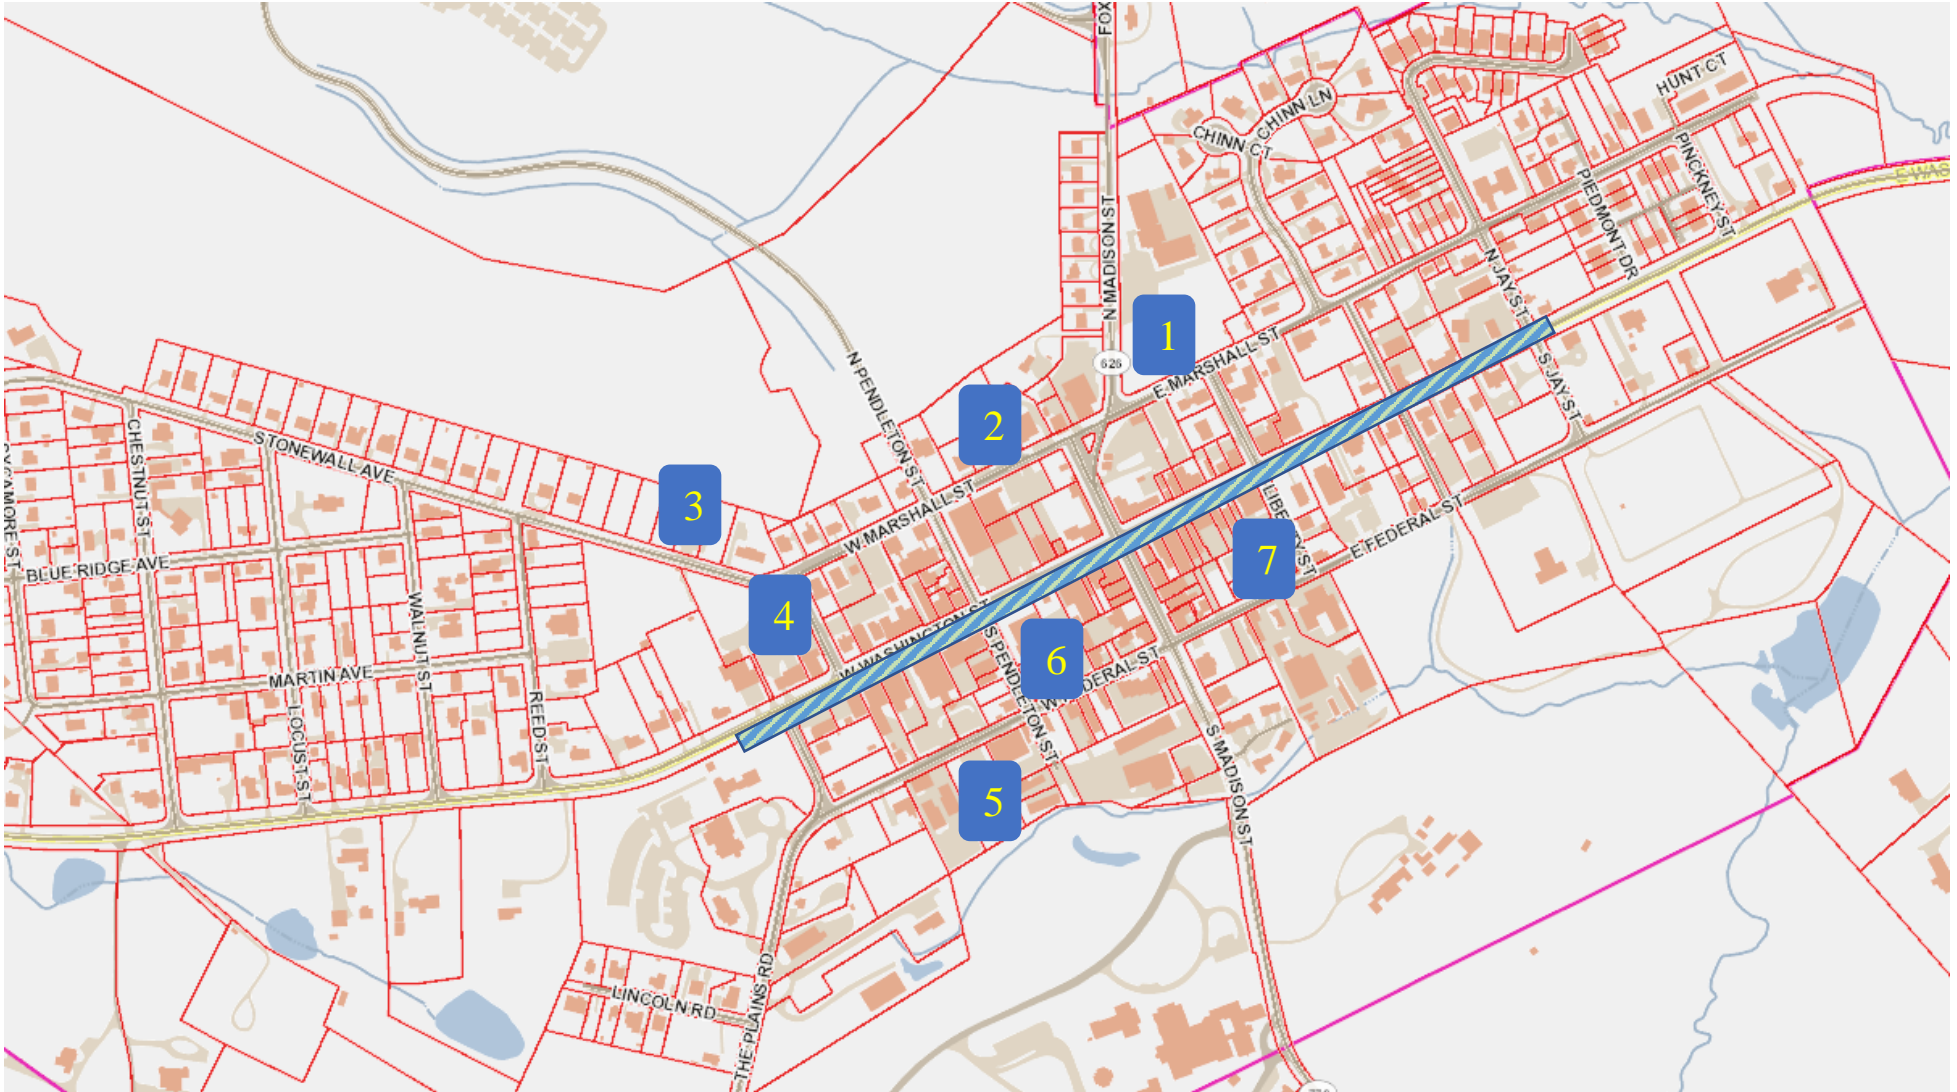

**Temporary Public Parking Areas  
Available During Route 50 Work  
(Weekends Only)**

1. Middleburg Charter School – N. Madison Street
2. Town Office – W. Marshall Street
3. Community Center Gravel Parking Lot – Stonewall Ave
4. BB&T Parking Lot – Pickering Ave
5. Atlantic Union Bank Back Parking Lot – W. Federal St.
6. Middleburg Methodist Public Parking Lot – S. Pendleton
7. Municipal Parking Lot – S. Liberty

**On Street Parking Available Outside of  
Construction Areas (Varies by Weekend)**